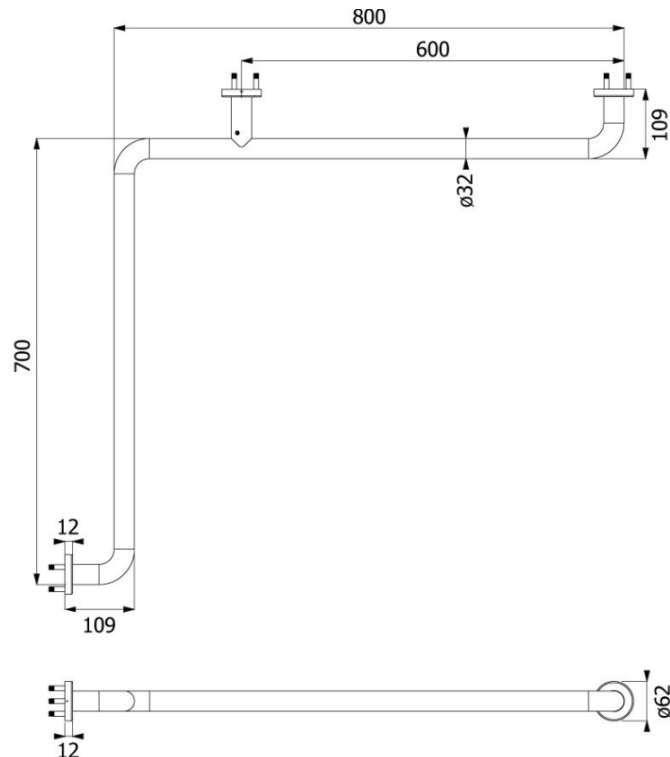

Brand : VRH, Thailand  
Name : GRAB BAR  
Item Code : FBVHC-T001BS  
Designer :  
Color / Finish: 304 Stainless Steel  
Dimensions : 32 x 800 x 700mm (right)

**Product info:**

- Grab Bar
- Stainless Steel